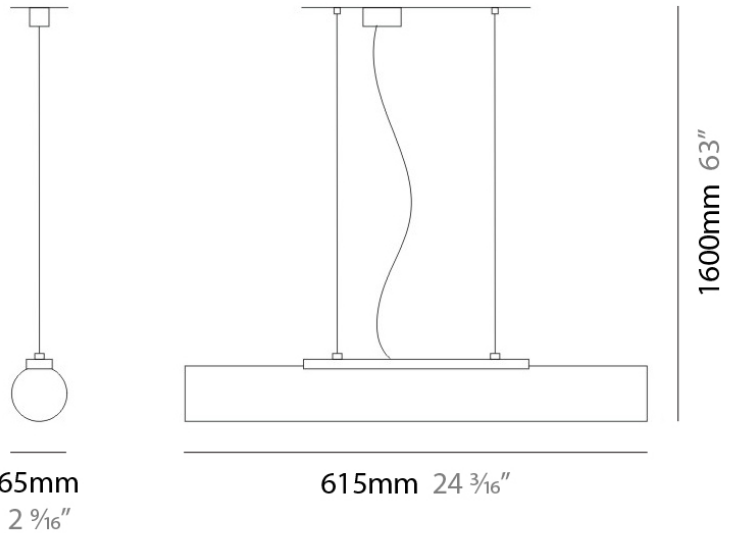

D21024

PROJECT	
TYPE	
NOTES	
QUANTITY	
DATE	

GENERAL

Series: Olympia
 Division: Design
 Mounting Type: Suspension
 Mounting Location: Ceiling
 Subcategory: Ambient

PHYSICAL

Shape: Cylinder
 Length (mm): 615
 Length (in): 24 ³/₁₆
 Width (mm): 65
 Width (in): 2 ³/₁₆
 Max. Overall Height (mm): 1600
 Max. Overall Height (in): 63
 Light Distribution: Omnidirectional
 Weight (kg): 2.3
 Weight (lbs): 5
 Diffuser: Satin White Glass
 Fixture Finish: Light Gray
 Fixture Material: Metal

LED

OPTICAL

RATINGS AND CERTIFICATIONS

Certified By: CSA Certified to UL and CSA Standards
 IP rating: IP20

D23036

PROJECT	
TYPE	
NOTES	
QUANTITY	
DATE	

GENERAL

Series: Olympia
 Division: Design
 Mounting Type: Surface
 Mounting Location: Wall
 Subcategory: Ambient

PHYSICAL

Shape: Cylinder
 Length (mm): 615
 Length (in): 24 ³/₁₆
 Height (mm): 65
 Height (in): 2 ⁹/₁₆
 Extension (mm): 88
 Extension (in): 3 ⁷/₁₆
 Light Distribution: Omnidirectional
 Weight (kg): 1.8
 Weight (lbs): 4
 Diffuser: Satin White Glass
 Fixture Finish: GRY
 Fixture Material: Metal