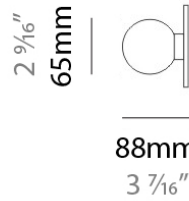

D23036

PROJECT	
TYPE	
NOTES	
QUANTITY	
DATE	

GENERAL

Series: Olympia
Division: Design
Mounting Type: Surface
Mounting Location: Wall
Subcategory: Ambient

PHYSICAL

Shape: Cylinder
Length (mm): 615
Length (in): 24 ³/₁₆
Height (mm): 65
Height (in): 2 ⁹/₁₆
Extension (mm): 88
Extension (in): 3 ⁷/₁₆
Light Distribution: Omnidirectional
Weight (kg): 1.8
Weight (lbs): 4
Diffuser: Satin White Glass
Fixture Finish: GRY
Fixture Material: Metal

ELECTRICAL

Lamp Type: LED Retrofit
Input Wattage (W): 16
Bulb Included: Bulb Not Included
Total Output Wattage (W): 16 / 24
Max. Wattage Per Lamp (W): 16 / 24
Dimming: Non-Dimmable
Driver Included: Yes
Driver Location: Integrated
Input Voltage (V): 120 - 277
Output Voltage (V): 24

LED

Color Temperature (°K): 3000
CRI: >80 CRI
Lamp Life (hrs): 50000

OPTICAL

RATINGS AND CERTIFICATIONS

Certified By: CSA Certified to UL and CSA Standards
IP rating: IP20